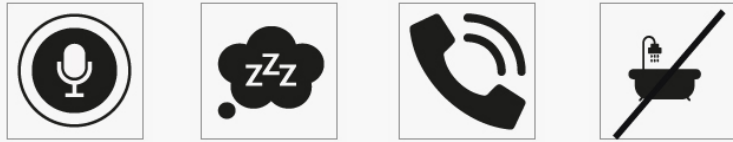

## Smart Watch F36 CONNECTED

Step / Distance / Calories / Exercise mode / Notifications / Health data / Sleep monitoring / Stopwatch / Camera control / Music control / 1.7 inch screen / Full-screen touch / BT call / BT 5.1 / Lithium battery 230 mAh / No waterproof / Watch face selection / Alarms / Weather / BT frequency band: 2.4 GHz / Maximum emitted RF power < 100 mW